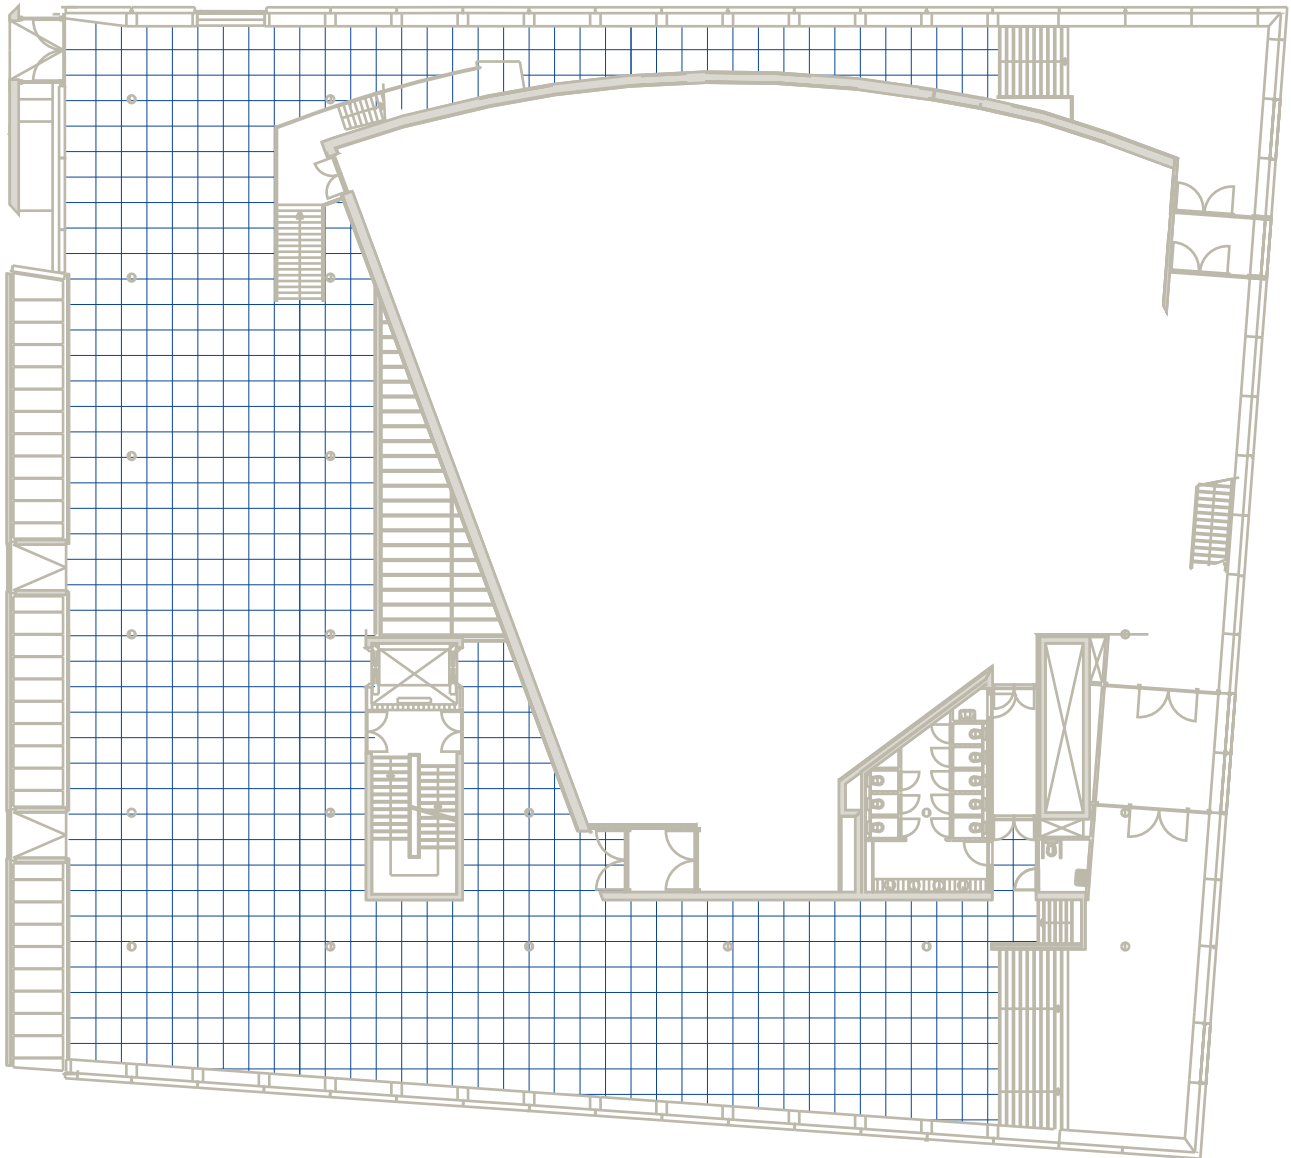

WILLEM BURGER COMPLEX THIRD FLOOR

LEGEND

SCHADE ZAAL

 2X2^M

VAN BEUNINGEN ZAAL

 2X2^M

HUDIG ZAAL

 2X2^m

WILLEM BURGER LOBBY

STAGE WILLEM BURGER ZAAL