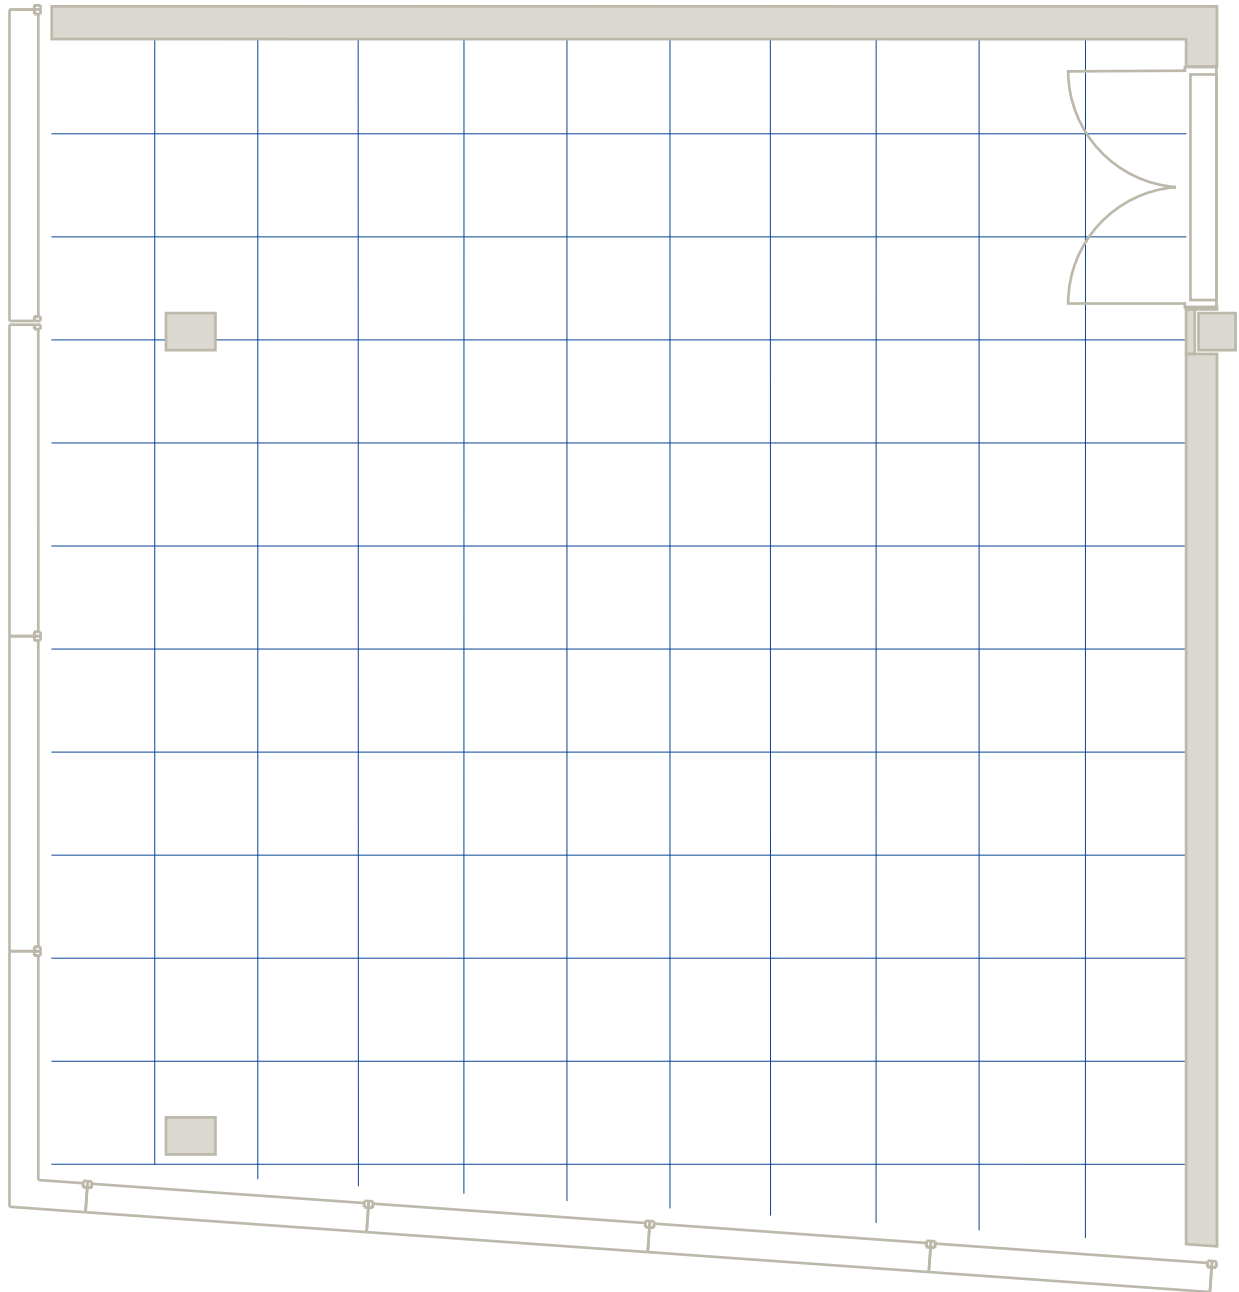

WILLEM BURGER COMPLEX THIRD FLOOR

LEGEND

SCHADE ZAAL

 2X2^M

VAN BEUNINGEN ZAAL

 2X2^M

HUDIG ZAAL

 2X2^m

WILLEM BURGER LOBBY

STAGE WILLEM BURGER ZAAL