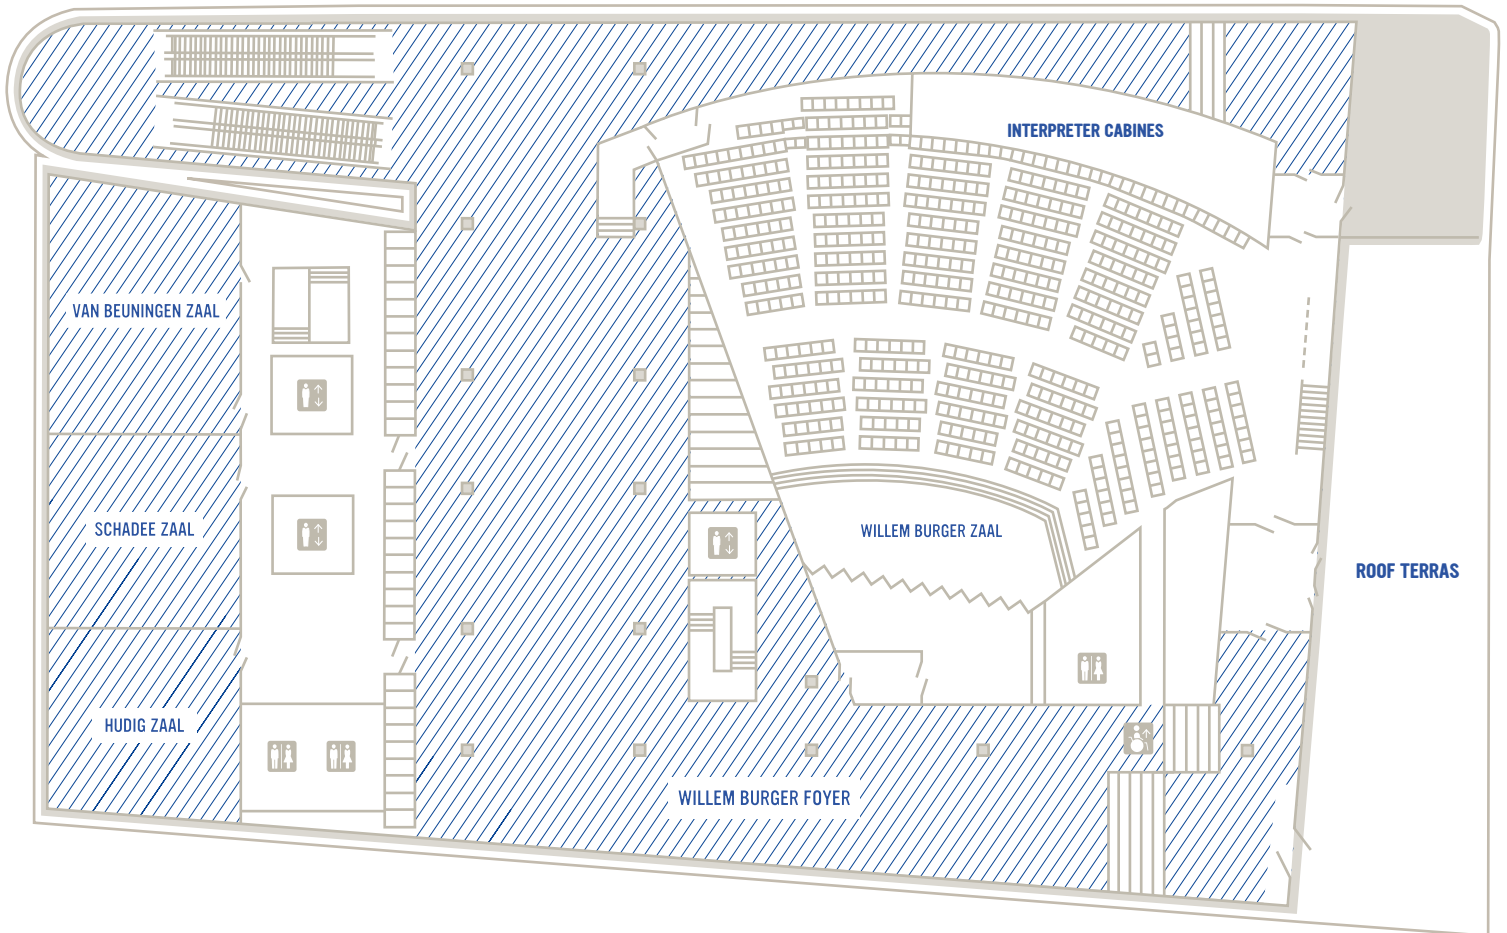

WILLEM BURGER COMPLEX THIRD FLOOR

LEGEND

SCHADE ZAAL

 2X2^M

VAN BEUNINGEN ZAAL

 2X2^M

HUDIG ZAAL

 2X2^m

WILLEM BURGER LOBBY

STAGE WILLEM BURGER ZAAL